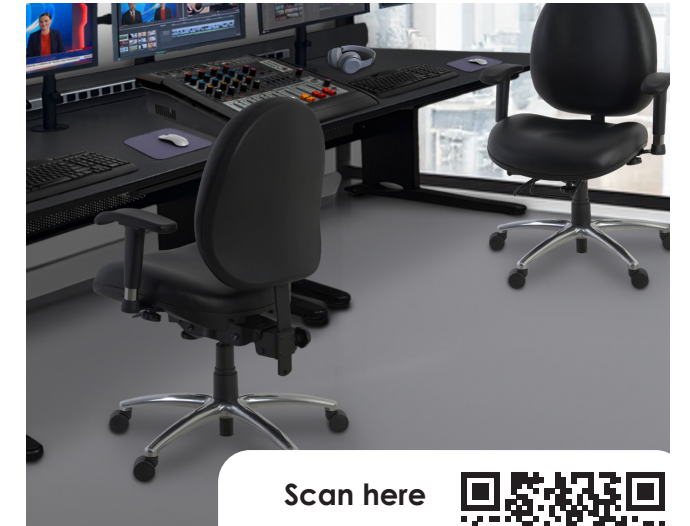

## Costa 24/7

- Lasting • Adjustable • Heavy-Duty

Scan here  
to see our  
full Seating  
Brochure: